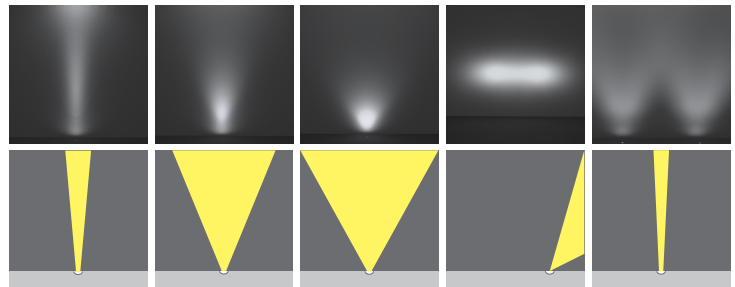

## SPECIFICATIONS

---

2.5W / 9W / 20.5W

---

Up to 1970lm

---

Spot / Flood / Wide Flood / Asymmetrical / Narrow elliptical

---

**Spot**  
(12° / 11° / 6°)

**Flood**  
(32° / 33° / 23°)

**Wide Flood**  
(65° / 54° / 63°)

**Asymmetrical**

**Narrow Elliptical**