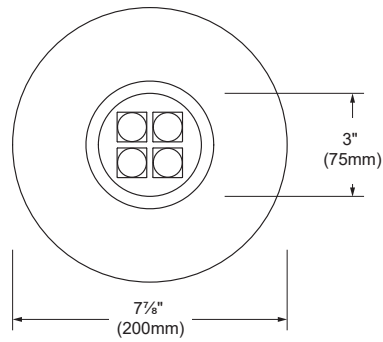

# DIMENSIONS

**MICRO OVER-ALL**  
4<sup>3</sup>/<sub>4</sub>" (ø120mm)

**MINI OVER-ALL**  
7<sup>7</sup>/<sub>8</sub>" (ø200mm)

**OVER-ALL**  
10<sup>1</sup>/<sub>4</sub>" (ø260mm)

**TOP VIEW**

**SIDE VIEW**

## SPECIFICATIONS

---

2.5W / 9W / 20.5W

---

Up to 1970lm

---

Spot / Flood / Wide Flood / Asymmetrical / Narrow elliptical

---

**Spot**  
(12° / 11° / 6°)

**Flood**  
(32° / 33° / 23°)

**Wide Flood**  
(65° / 54° / 63°)

**Asymmetrical**

**Narrow Elliptical**