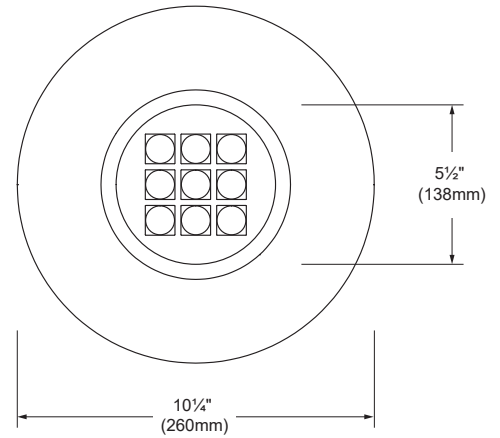

# DIMENSIONS

**MICRO OVER-ALL**  
4<sup>3</sup>/<sub>4</sub>" (ø120mm)

**MINI OVER-ALL**  
7<sup>7</sup>/<sub>8</sub>" (ø200mm)

**OVER-ALL**  
10<sup>1</sup>/<sub>4</sub>" (ø260mm)

**TOP VIEW**

**SIDE VIEW**

## SPECIFICATIONS

---

2.5W / 9W / 20.5W

---

Up to 1970lm

---

Spot / Flood / Wide Flood / Asymmetrical / Narrow elliptical

---

**Spot**  
(12° / 11° / 6°)

**Flood**  
(32° / 33° / 23°)

**Wide Flood**  
(65° / 54° / 63°)

**Asymmetrical**

**Narrow Elliptical**