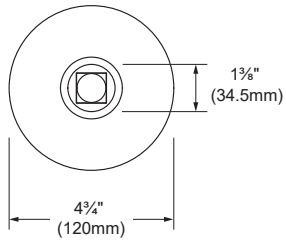

# DIMENSIONS

**MICRO OVER-ALL**  
4<sup>3</sup>/<sub>4</sub>" (ø120mm)

**MINI OVER-ALL**  
7<sup>7</sup>/<sub>8</sub>" (ø200mm)

**OVER-ALL**  
10<sup>1</sup>/<sub>4</sub>" (ø260mm)

**TOP VIEW**

**SIDE VIEW**

## SPECIFICATIONS

---

2.5W / 9W / 20.5W

---

Up to 1970lm

---

Spot / Flood / Wide Flood / Asymmetrical / Narrow elliptical

---

**Spot**  
(12° / 11° / 6°)

**Flood**  
(32° / 33° / 23°)

**Wide Flood**  
(65° / 54° / 63°)

**Asymmetrical**

**Narrow Elliptical**